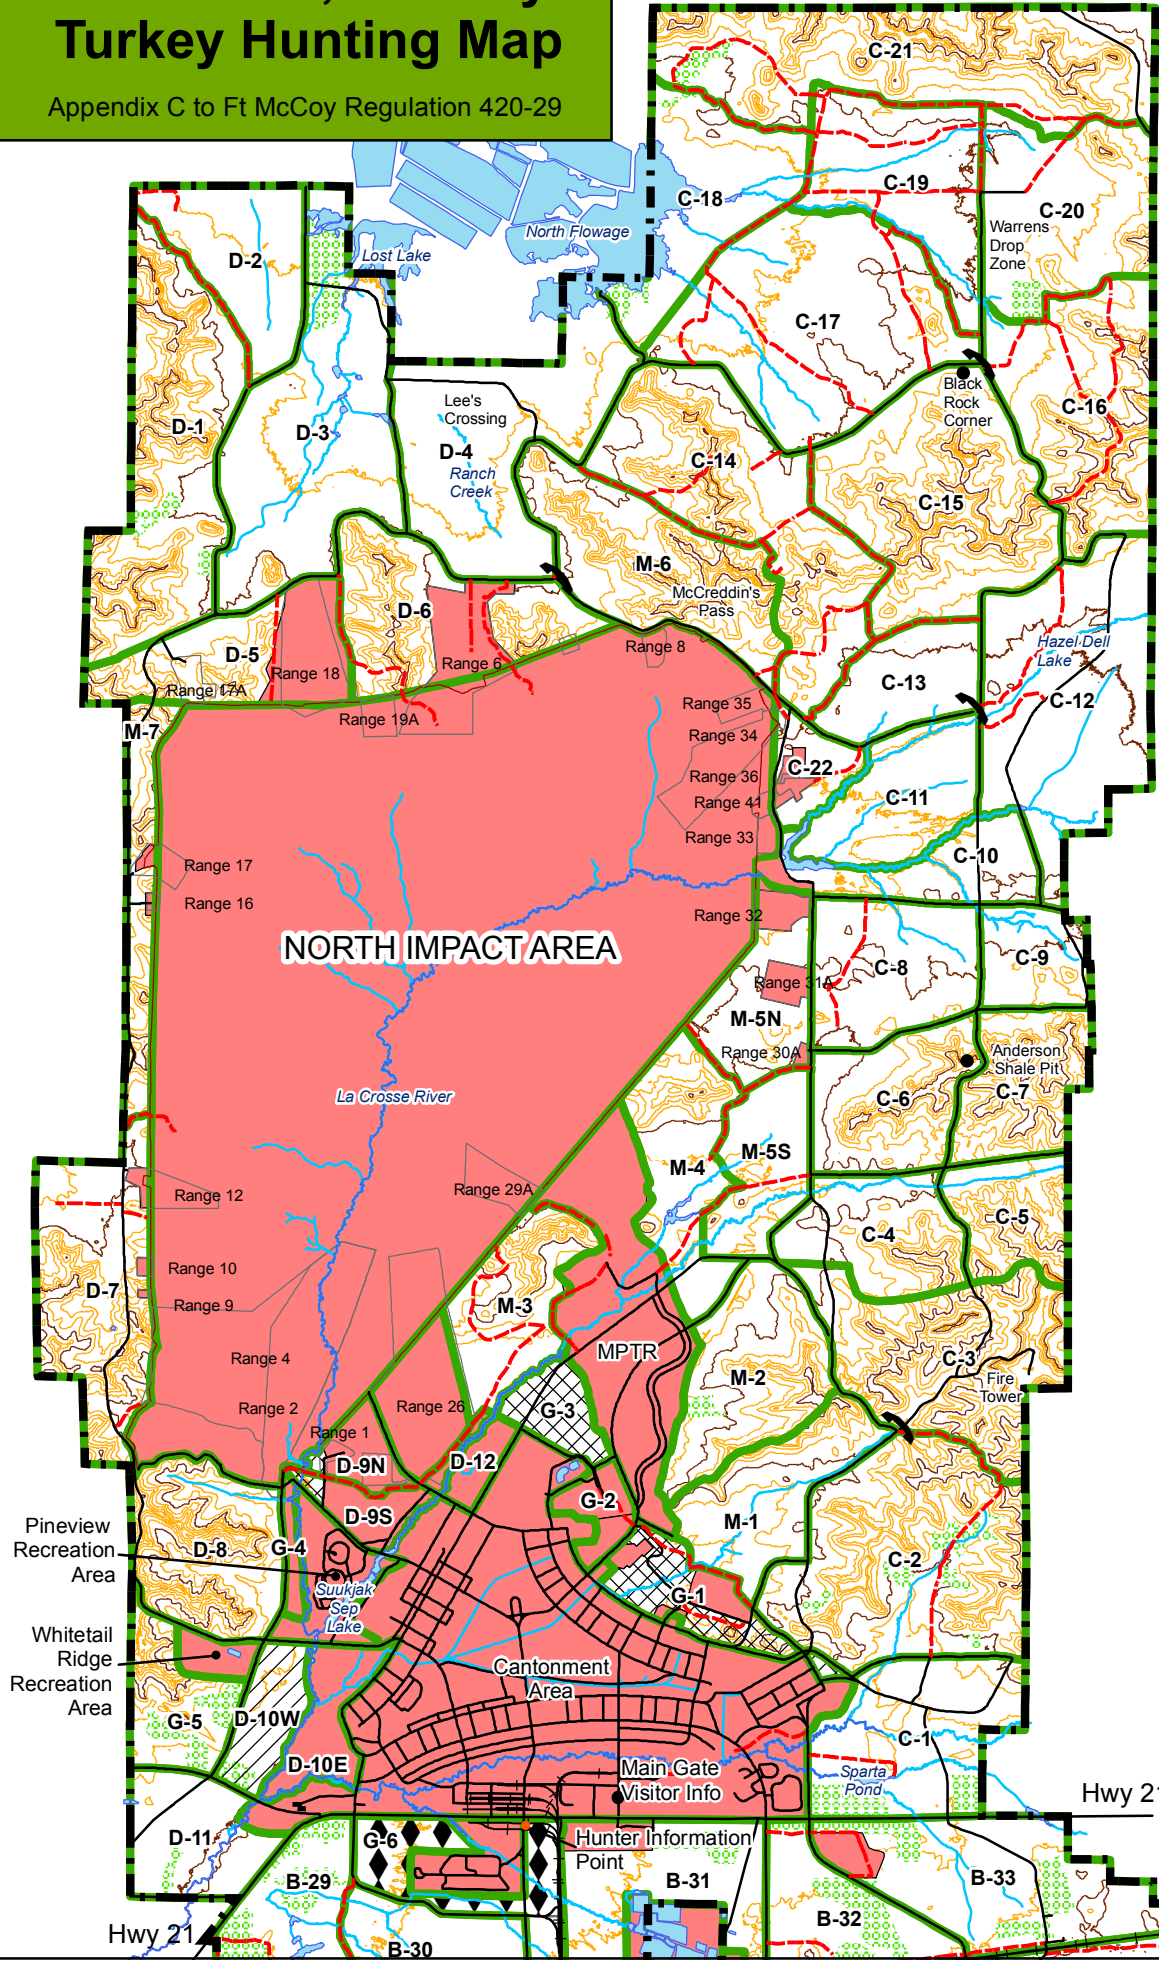

# Small Game, Archery & Turkey Hunting Map

Appendix C to Ft McCoy Regulation 420-29

**IMPORTANT**  
 Fort McCoy has Land Rehabilitation and Maintenance (LRAM) sites in various training areas on the installation. The LRAM program, has sites and select trails that are being repaired and revegetated. LRAM sites are clearly marked with red and white signs and yellow LRAM tape and should not be disturbed.

### Legend

- Emergency Phone
- Fort McCoy Boundary
- Trails
- Main Roads (Firing Across and/or Hunting Within 50 Feet of Either Side of Road is Prohibited).
- Railroad
- Hunting Boundary
- No Hunting
- Archery Only
- Shotgun/ Archery Only
- Active and Retired
- Military and Dependents (Shotgun/ Archery Only)
- Plantation
- Contours (10m)

**NORTH IMPACT AREA**

# Small Game, Archery & Turkey Hunting Map

Appendix C to Ft McCoy Regulation 420-29

**Legend**

	Emergency Phone		Main Roads (Firing Across and/or Hunting Within 50 Feet of Either Side of Road is Prohibited).		No Hunting		Plantation
	Fort McCoy Boundary		Archery Only		Shotgun/ Archery Only		Contours (10m)
	Trails		Railroad		Active and Retired Military and Dependents (Shotgun/ Archery Only)		
	Hunting Boundary						