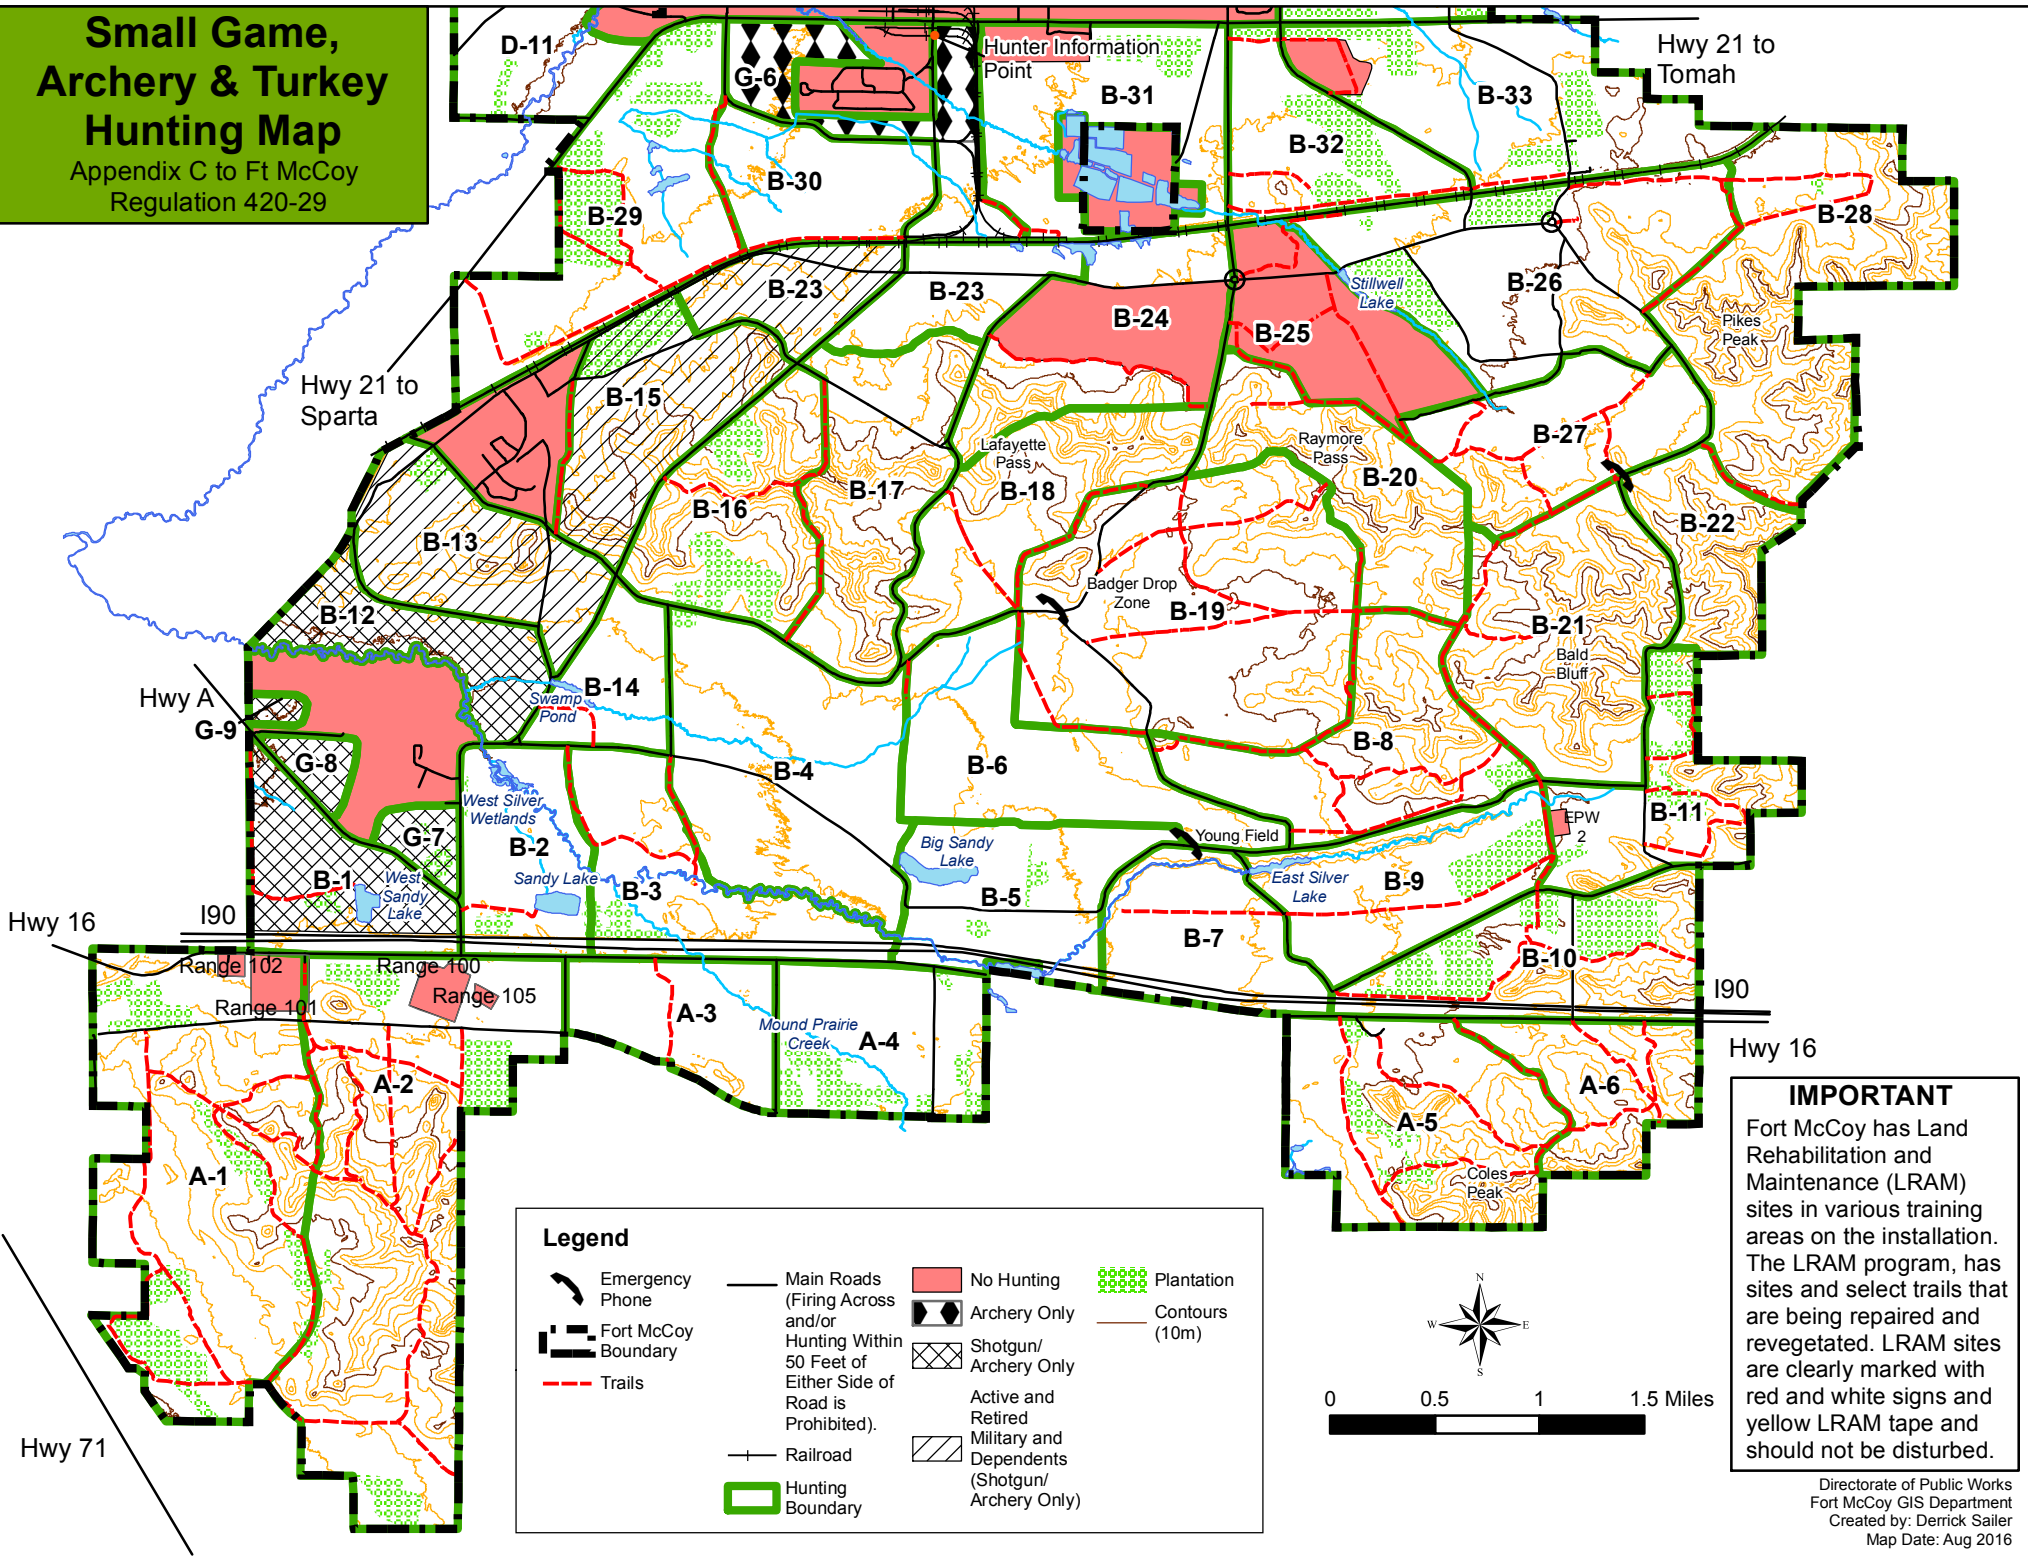

# Small Game, Archery & Turkey Hunting Map

Appendix C to Ft McCoy Regulation 420-29

**IMPORTANT**  
 Fort McCoy has Land Rehabilitation and Maintenance (LRAM) sites in various training areas on the installation. The LRAM program, has sites and select trails that are being repaired and revegetated. LRAM sites are clearly marked with red and white signs and yellow LRAM tape and should not be disturbed.

### Legend

- Emergency Phone
- Fort McCoy Boundary
- Trails
- Main Roads (Firing Across and/or Hunting Within 50 Feet of Either Side of Road is Prohibited).
- Railroad
- Hunting Boundary
- No Hunting
- Archery Only
- Shotgun/ Archery Only
- Active and Retired
- Military and Dependents (Shotgun/ Archery Only)
- Plantation
- Contours (10m)

**NORTH IMPACT AREA**

# Small Game, Archery & Turkey Hunting Map

Appendix C to Ft McCoy Regulation 420-29

**Legend**

	Emergency Phone		Main Roads (Firing Across and/or Hunting Within 50 Feet of Either Side of Road is Prohibited).		No Hunting		Plantation
	Fort McCoy Boundary		Archery Only		Shotgun/ Archery Only		Contours (10m)
	Trails		Railroad		Active and Retired Military and Dependents (Shotgun/ Archery Only)		
	Hunting Boundary						