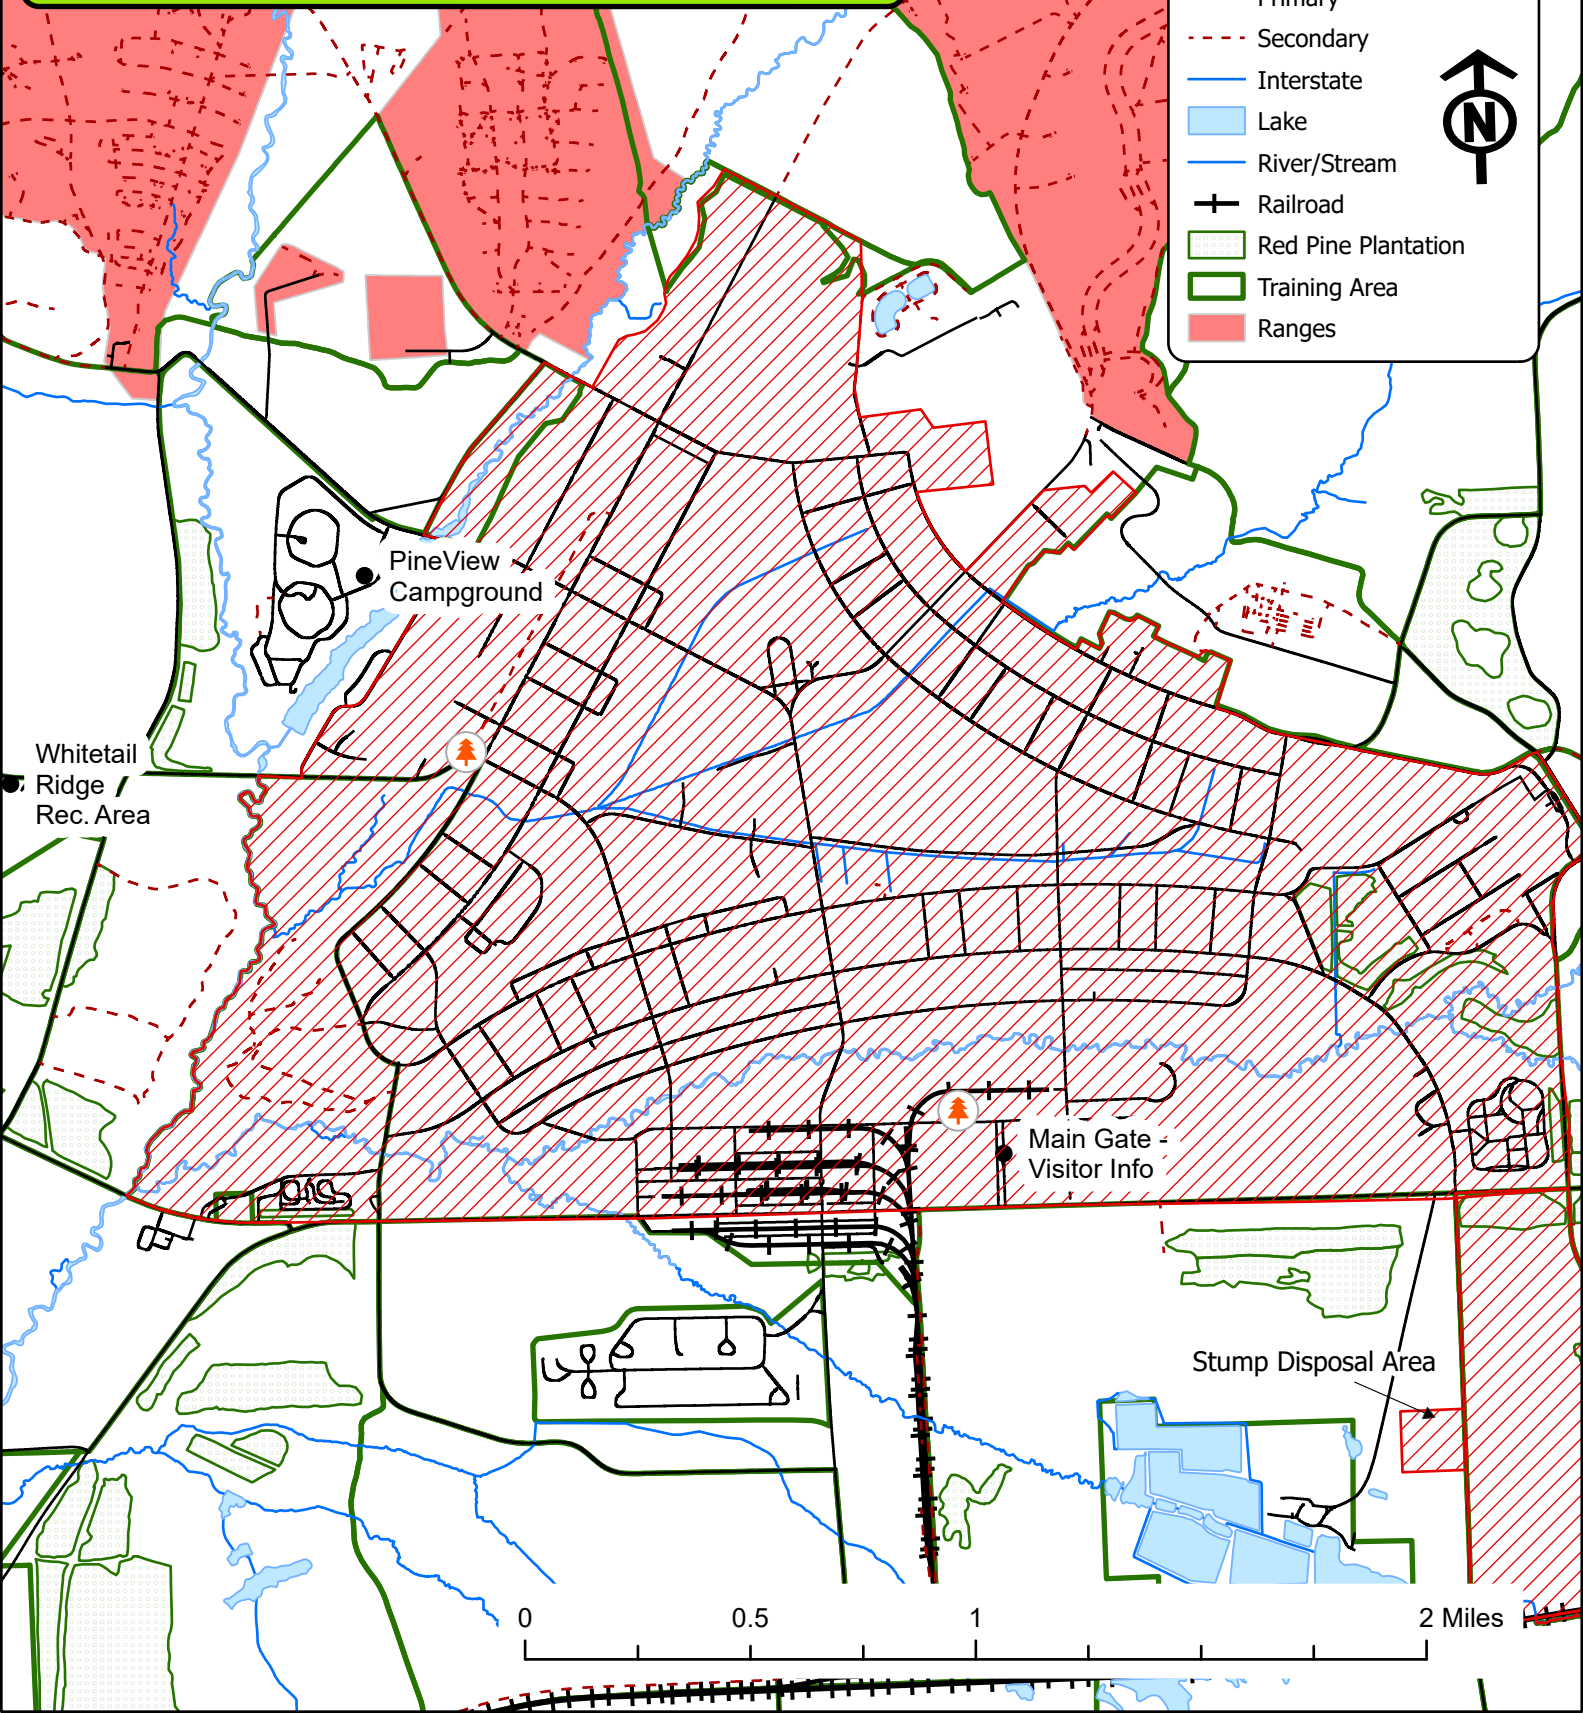

Firewood Collection Cantonment Map

Appendix A to Fort McCoy Regulation 200-4

Only trees lying on the ground can be cut.

Map by: T. Parry 2024

Legend

-  Emergency Phone
-  Concentrated Areas
-  Firewood Sign
-  Firewood Open Areas
-  Primary
-  Secondary
-  Interstate
-  Lake
-  River/Stream
-  Railroad
-  Red Pine Plantation
-  Training Area
-  Ranges

Whitetail
Ridge /
Rec. Area

PineView
Campground

Main Gate -
Visitor Info

Stump Disposal Area

0 0.5 1 2 Miles