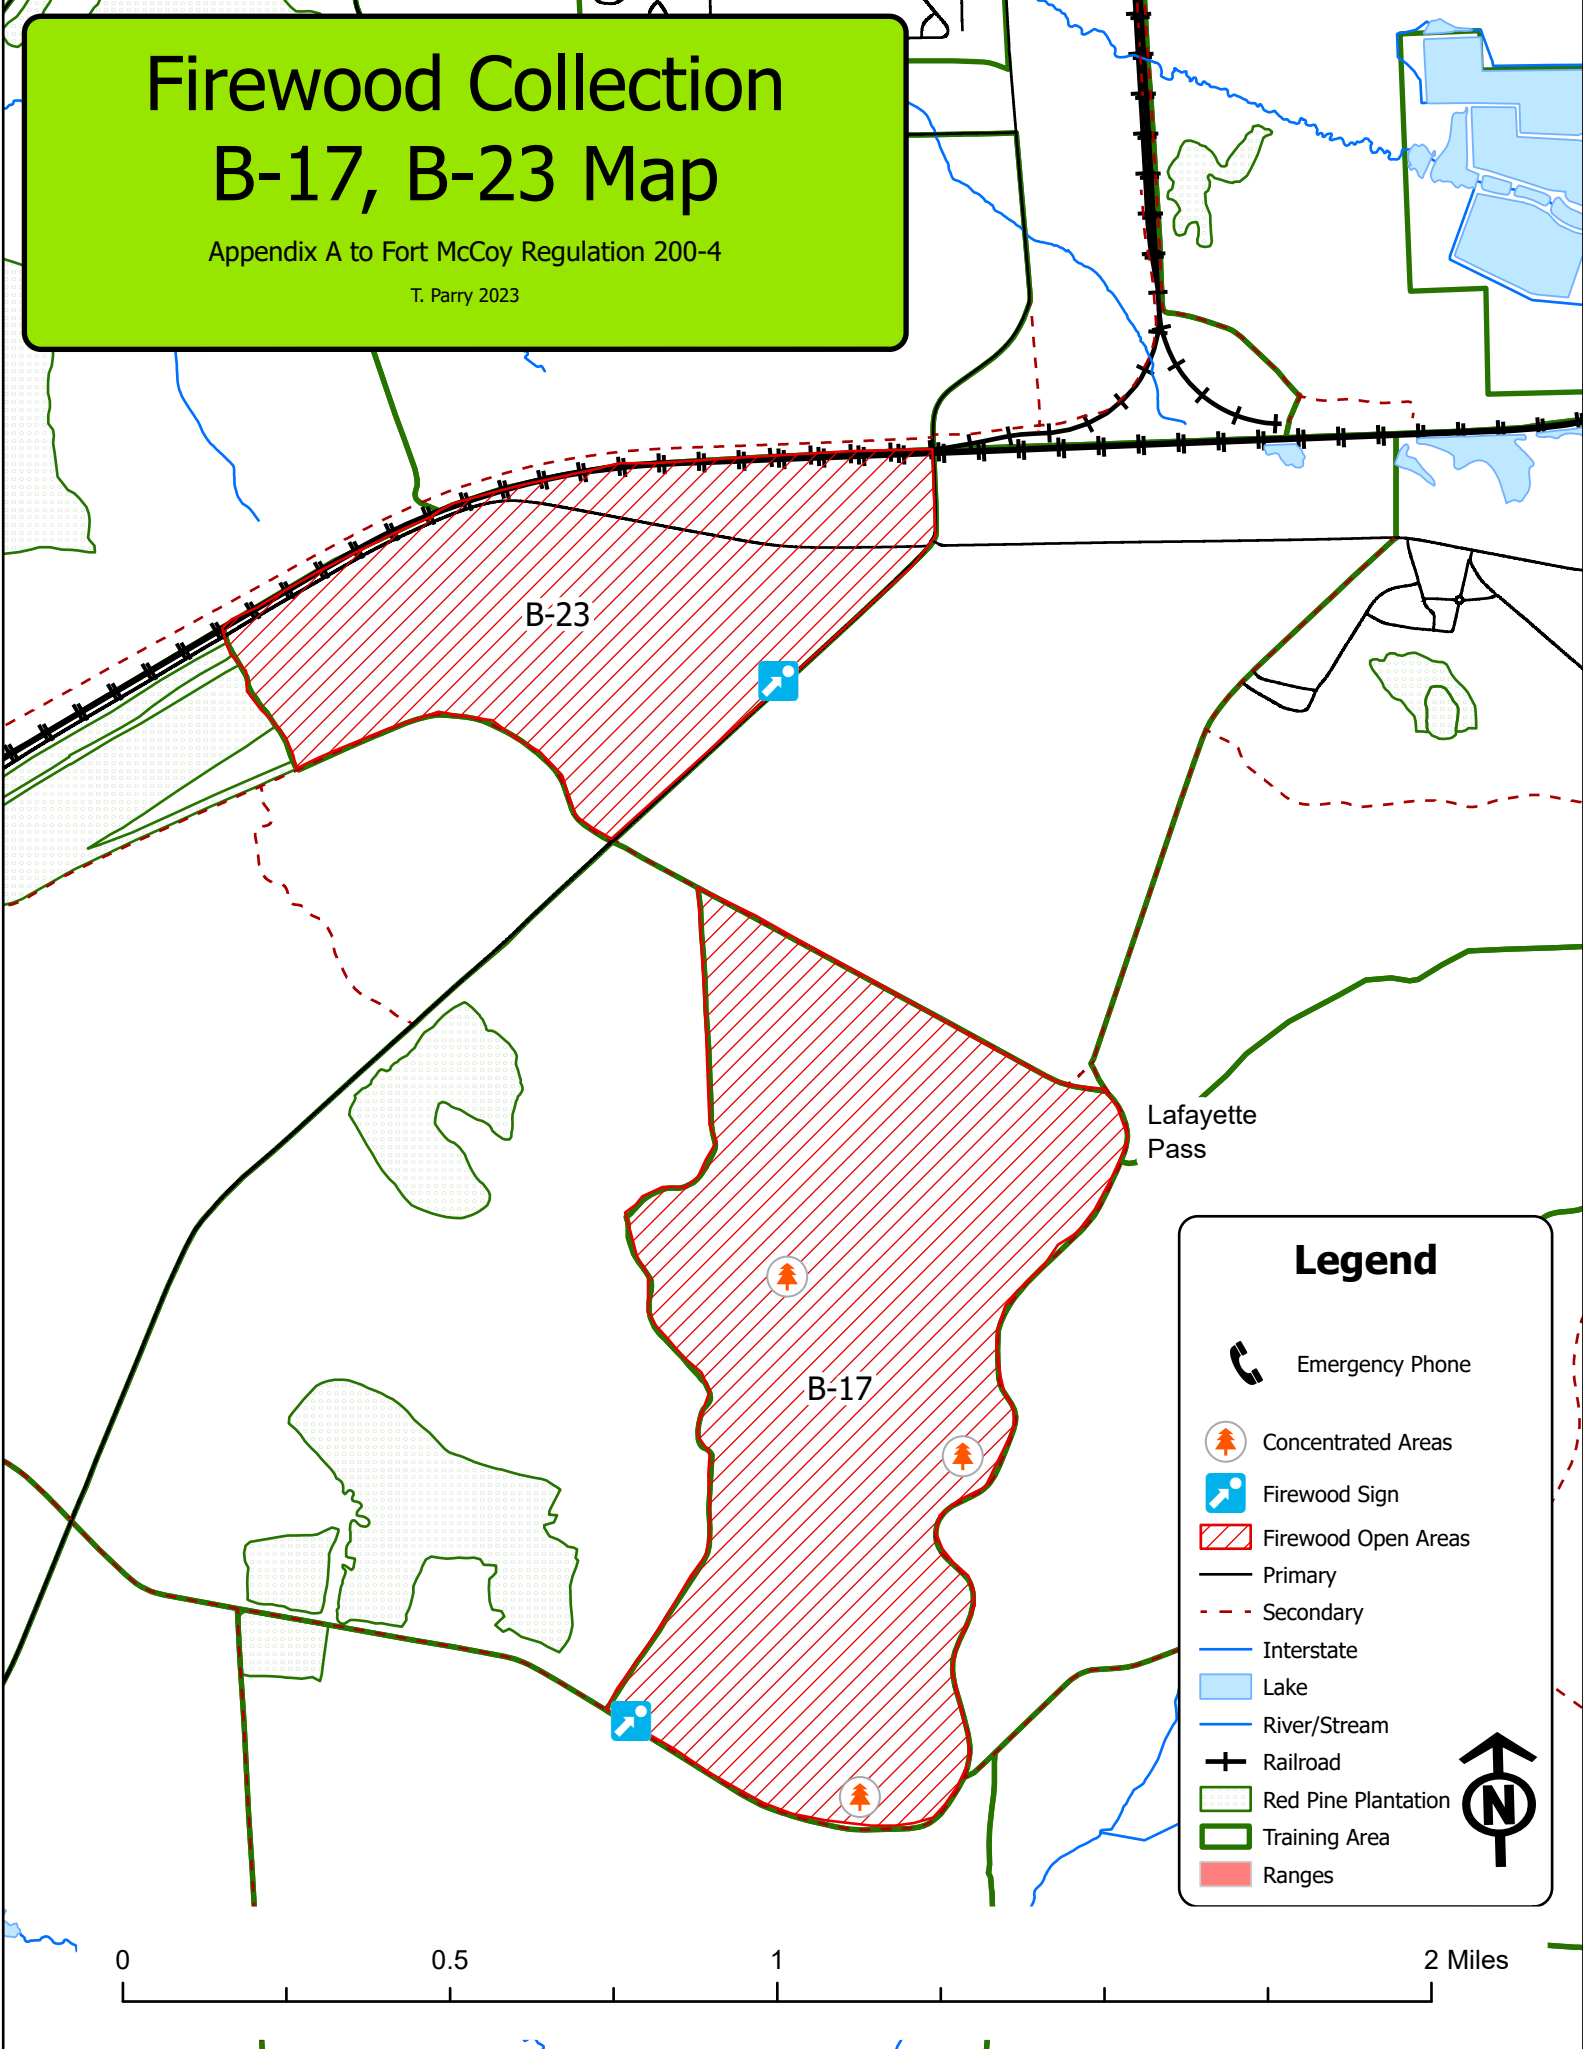

Firewood Collection B-17, B-23 Map

Appendix A to Fort McCoy Regulation 200-4
T. Parry 2023

B-23

B-17

Lafayette
Pass

Legend

- Emergency Phone
- Concentrated Areas
- Firewood Sign
- Firewood Open Areas
- Primary
- Secondary
- Interstate
- Lake
- River/Stream
- Railroad
- Red Pine Plantation
- Training Area
- Ranges