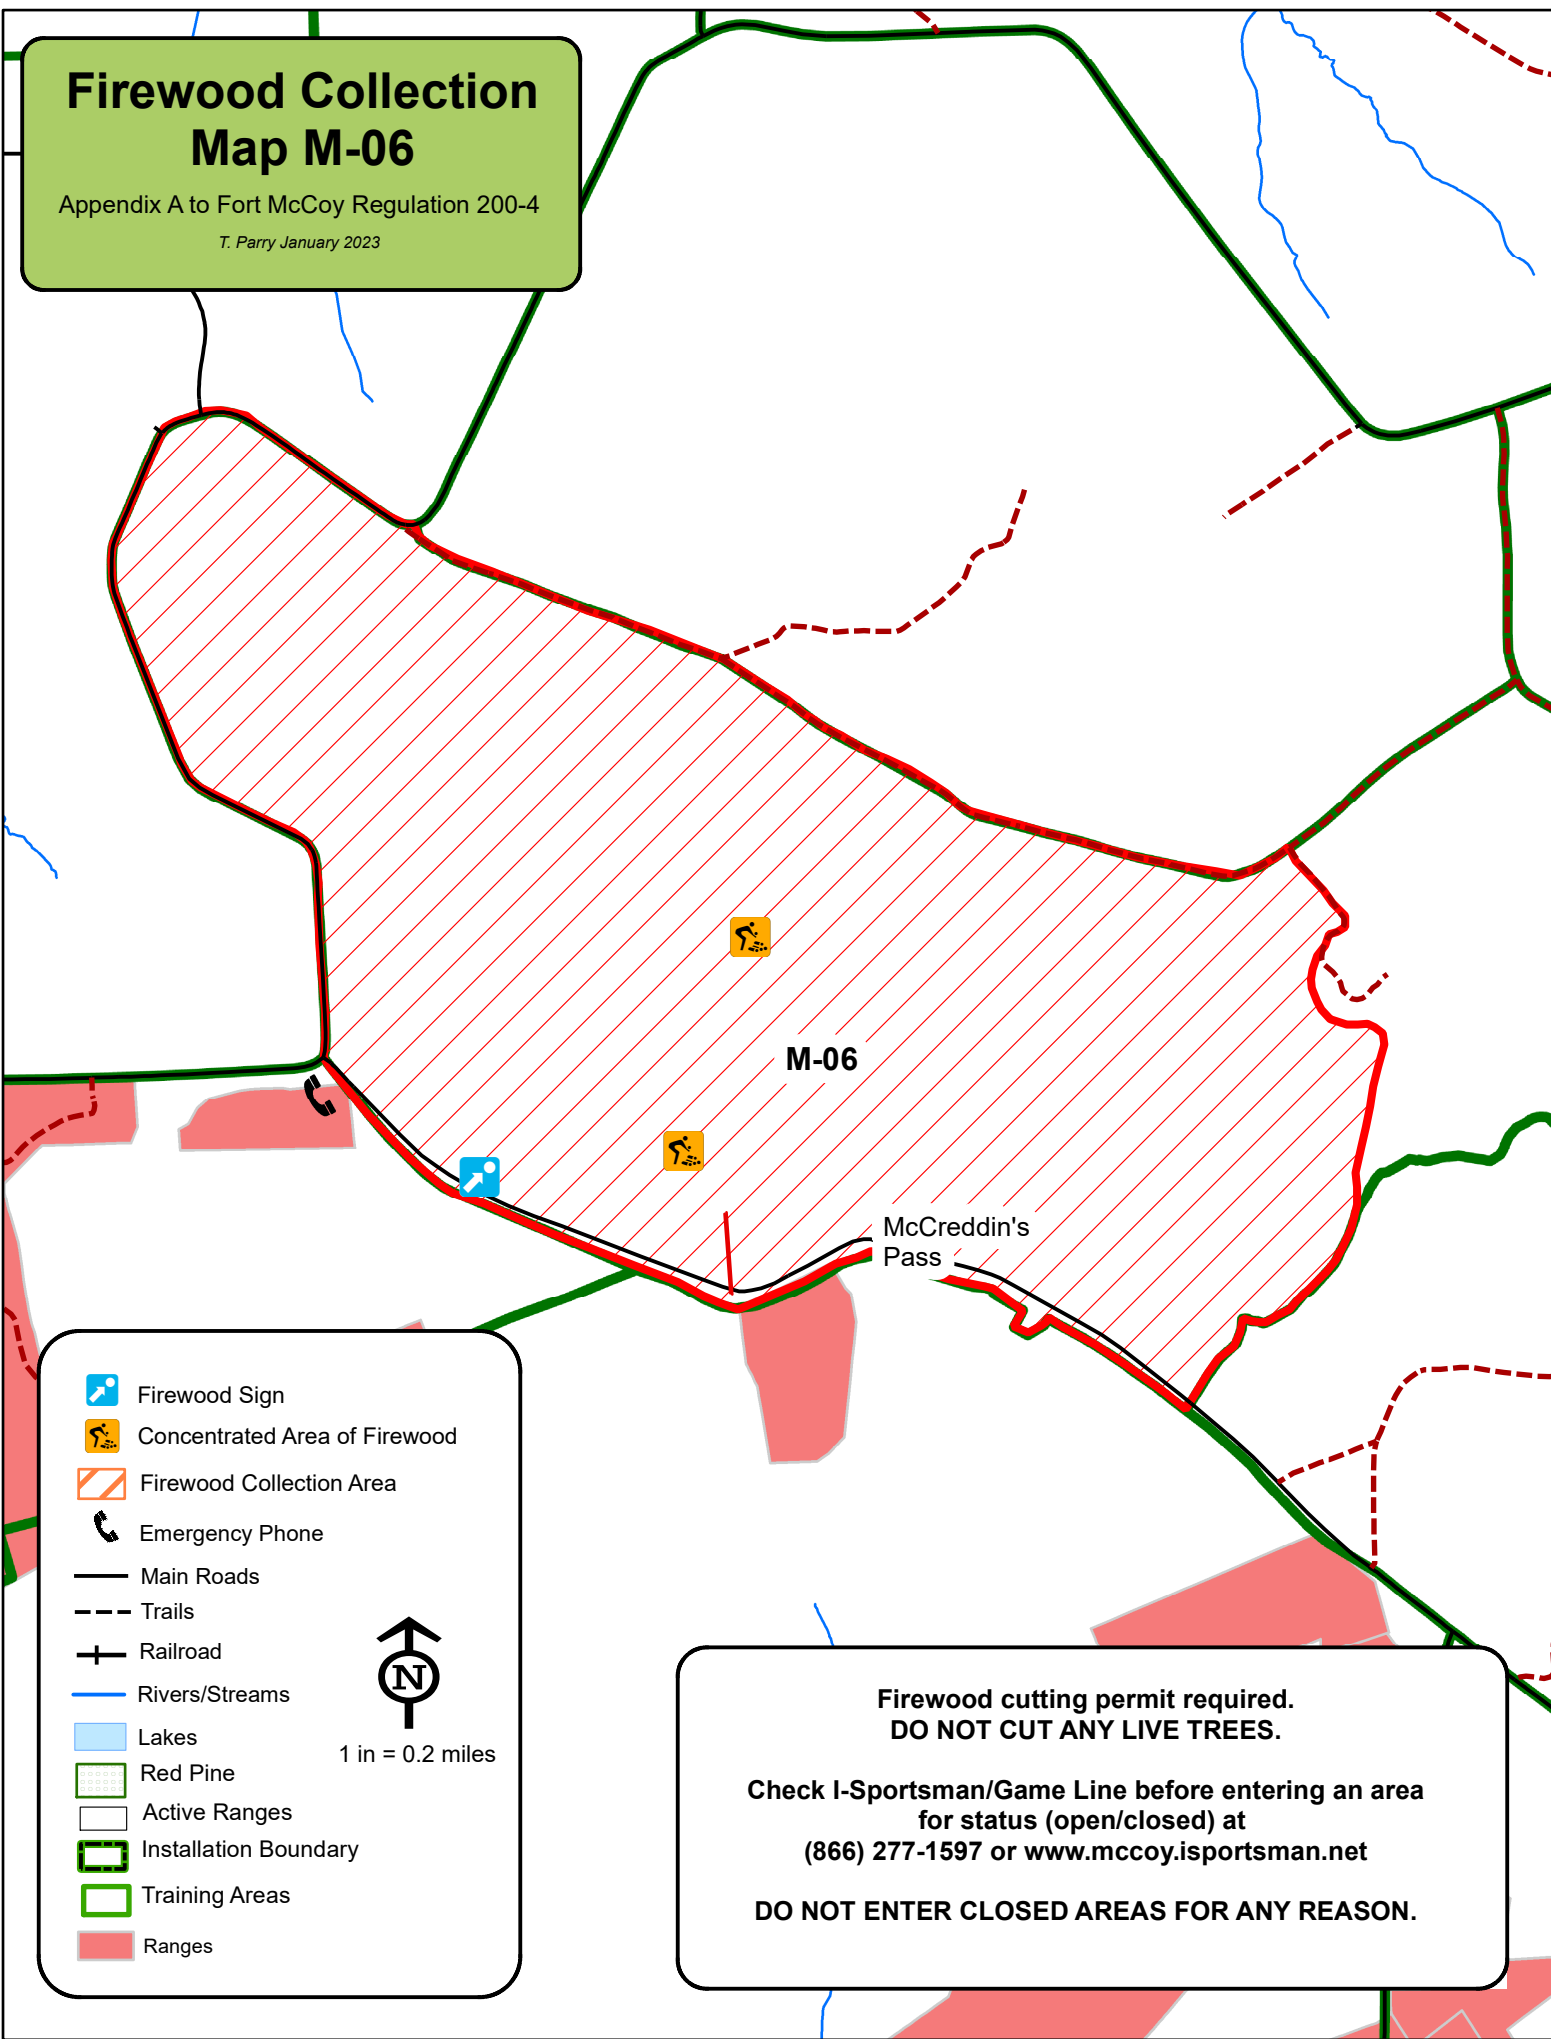

Firewood Collection Map M-06

Appendix A to Fort McCoy Regulation 200-4

T. Parry January 2023

M-06

McCreddin's
Pass

- Firewood Sign
- Concentrated Area of Firewood
- Firewood Collection Area
- Emergency Phone
- Main Roads
- Trails
- Railroad
- Rivers/Streams
- Lakes
- Red Pine
- Active Ranges
- Installation Boundary
- Training Areas
- Ranges

N
1 in = 0.2 miles

**Firewood cutting permit required.
DO NOT CUT ANY LIVE TREES.**

Check I-Sportsman/Game Line before entering an area
for status (open/closed) at
(866) 277-1597 or www.mccoy.isportsman.net

DO NOT ENTER CLOSED AREAS FOR ANY REASON.